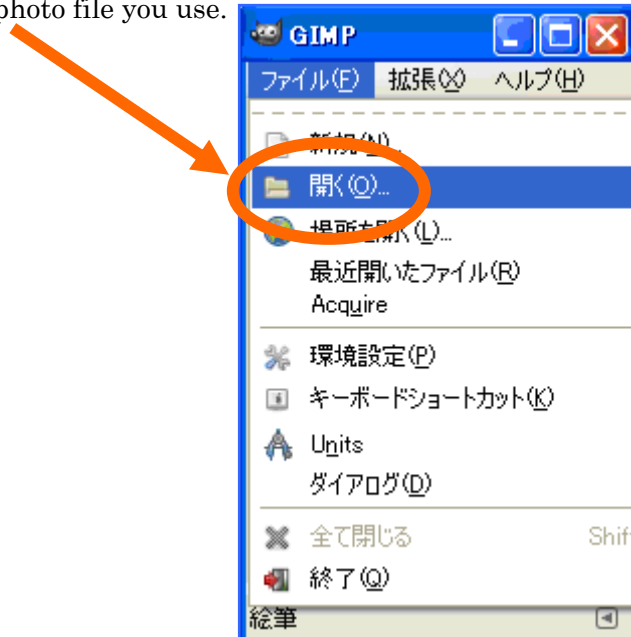

## ■ You draw frame around a photo

☆The preparation

First, you prepare a photo.

☆Now, let's start ! First, you start GIMP.

Open a photo file you use.

gimp-xx/script

■ You draw frame around a photo

Click here when you change the color of frame

Input a name of color, when you change the color.